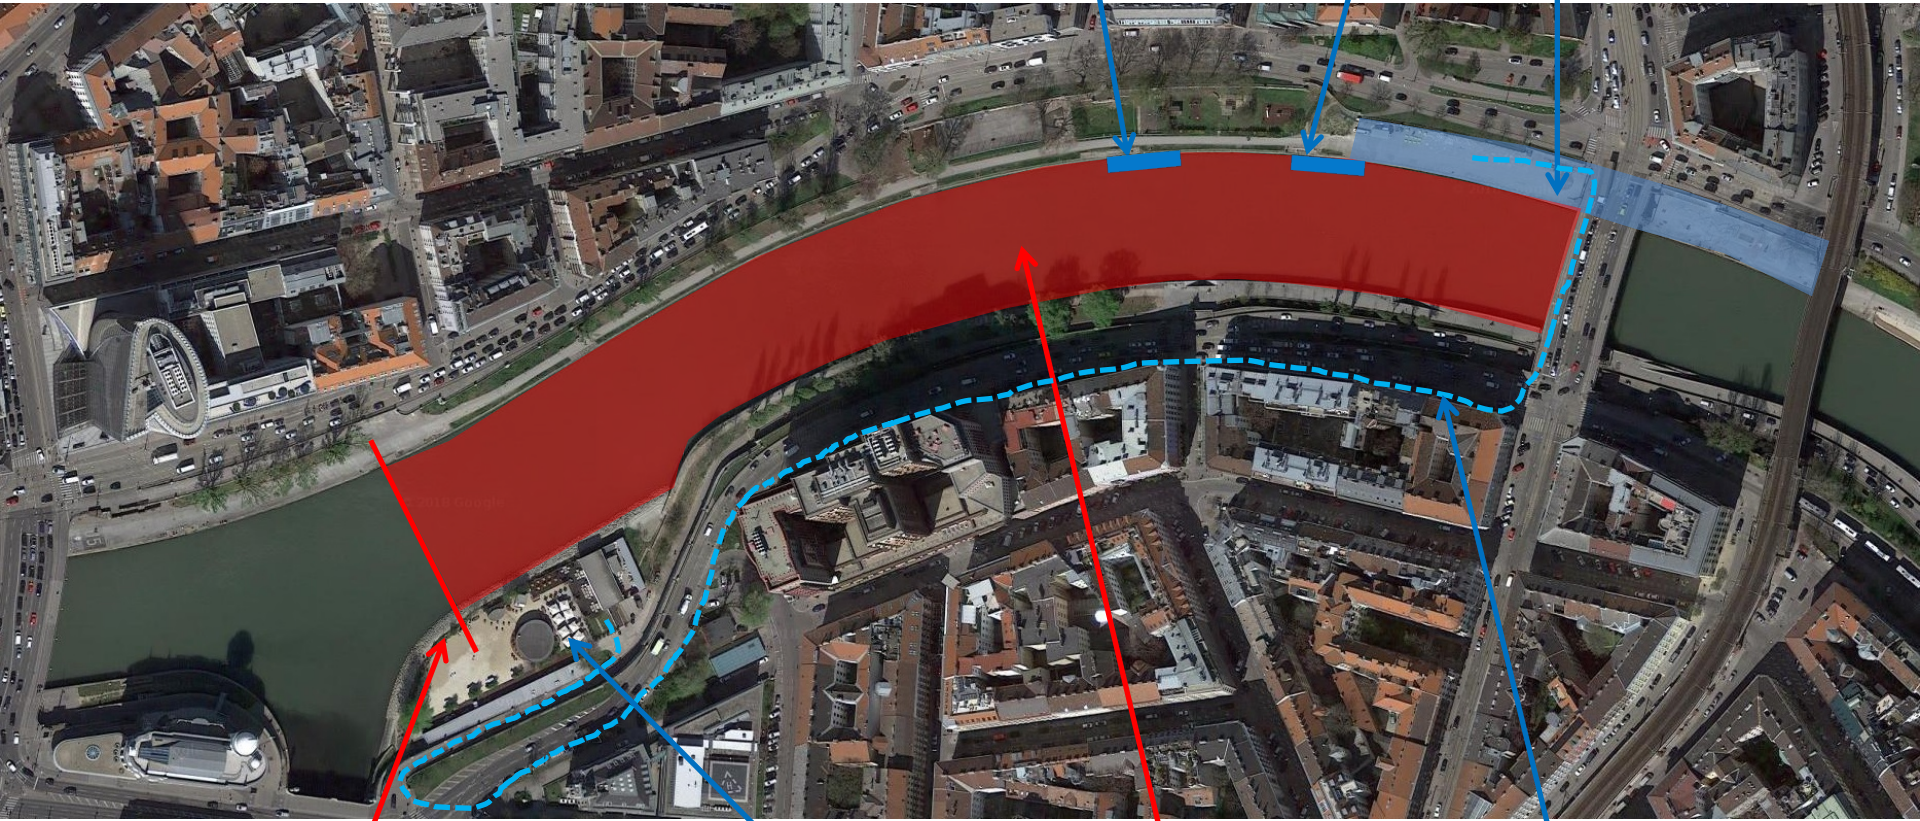

STARTING AREA

Pontoon 1

Pontoon 2

Paddock

Start/finish line

Herrmann Strandbar
(Winning Ceremony,
party)

Start/finish area

Walkway to party location (~500m)

INTERMEDIATE AREA

Neutralised area

Friedensbrücke
(„Peace Bridge“)

Split time

REGATTA COURSE

Split time

Regatta course, 2.500m up- and downstream

Start/finish line